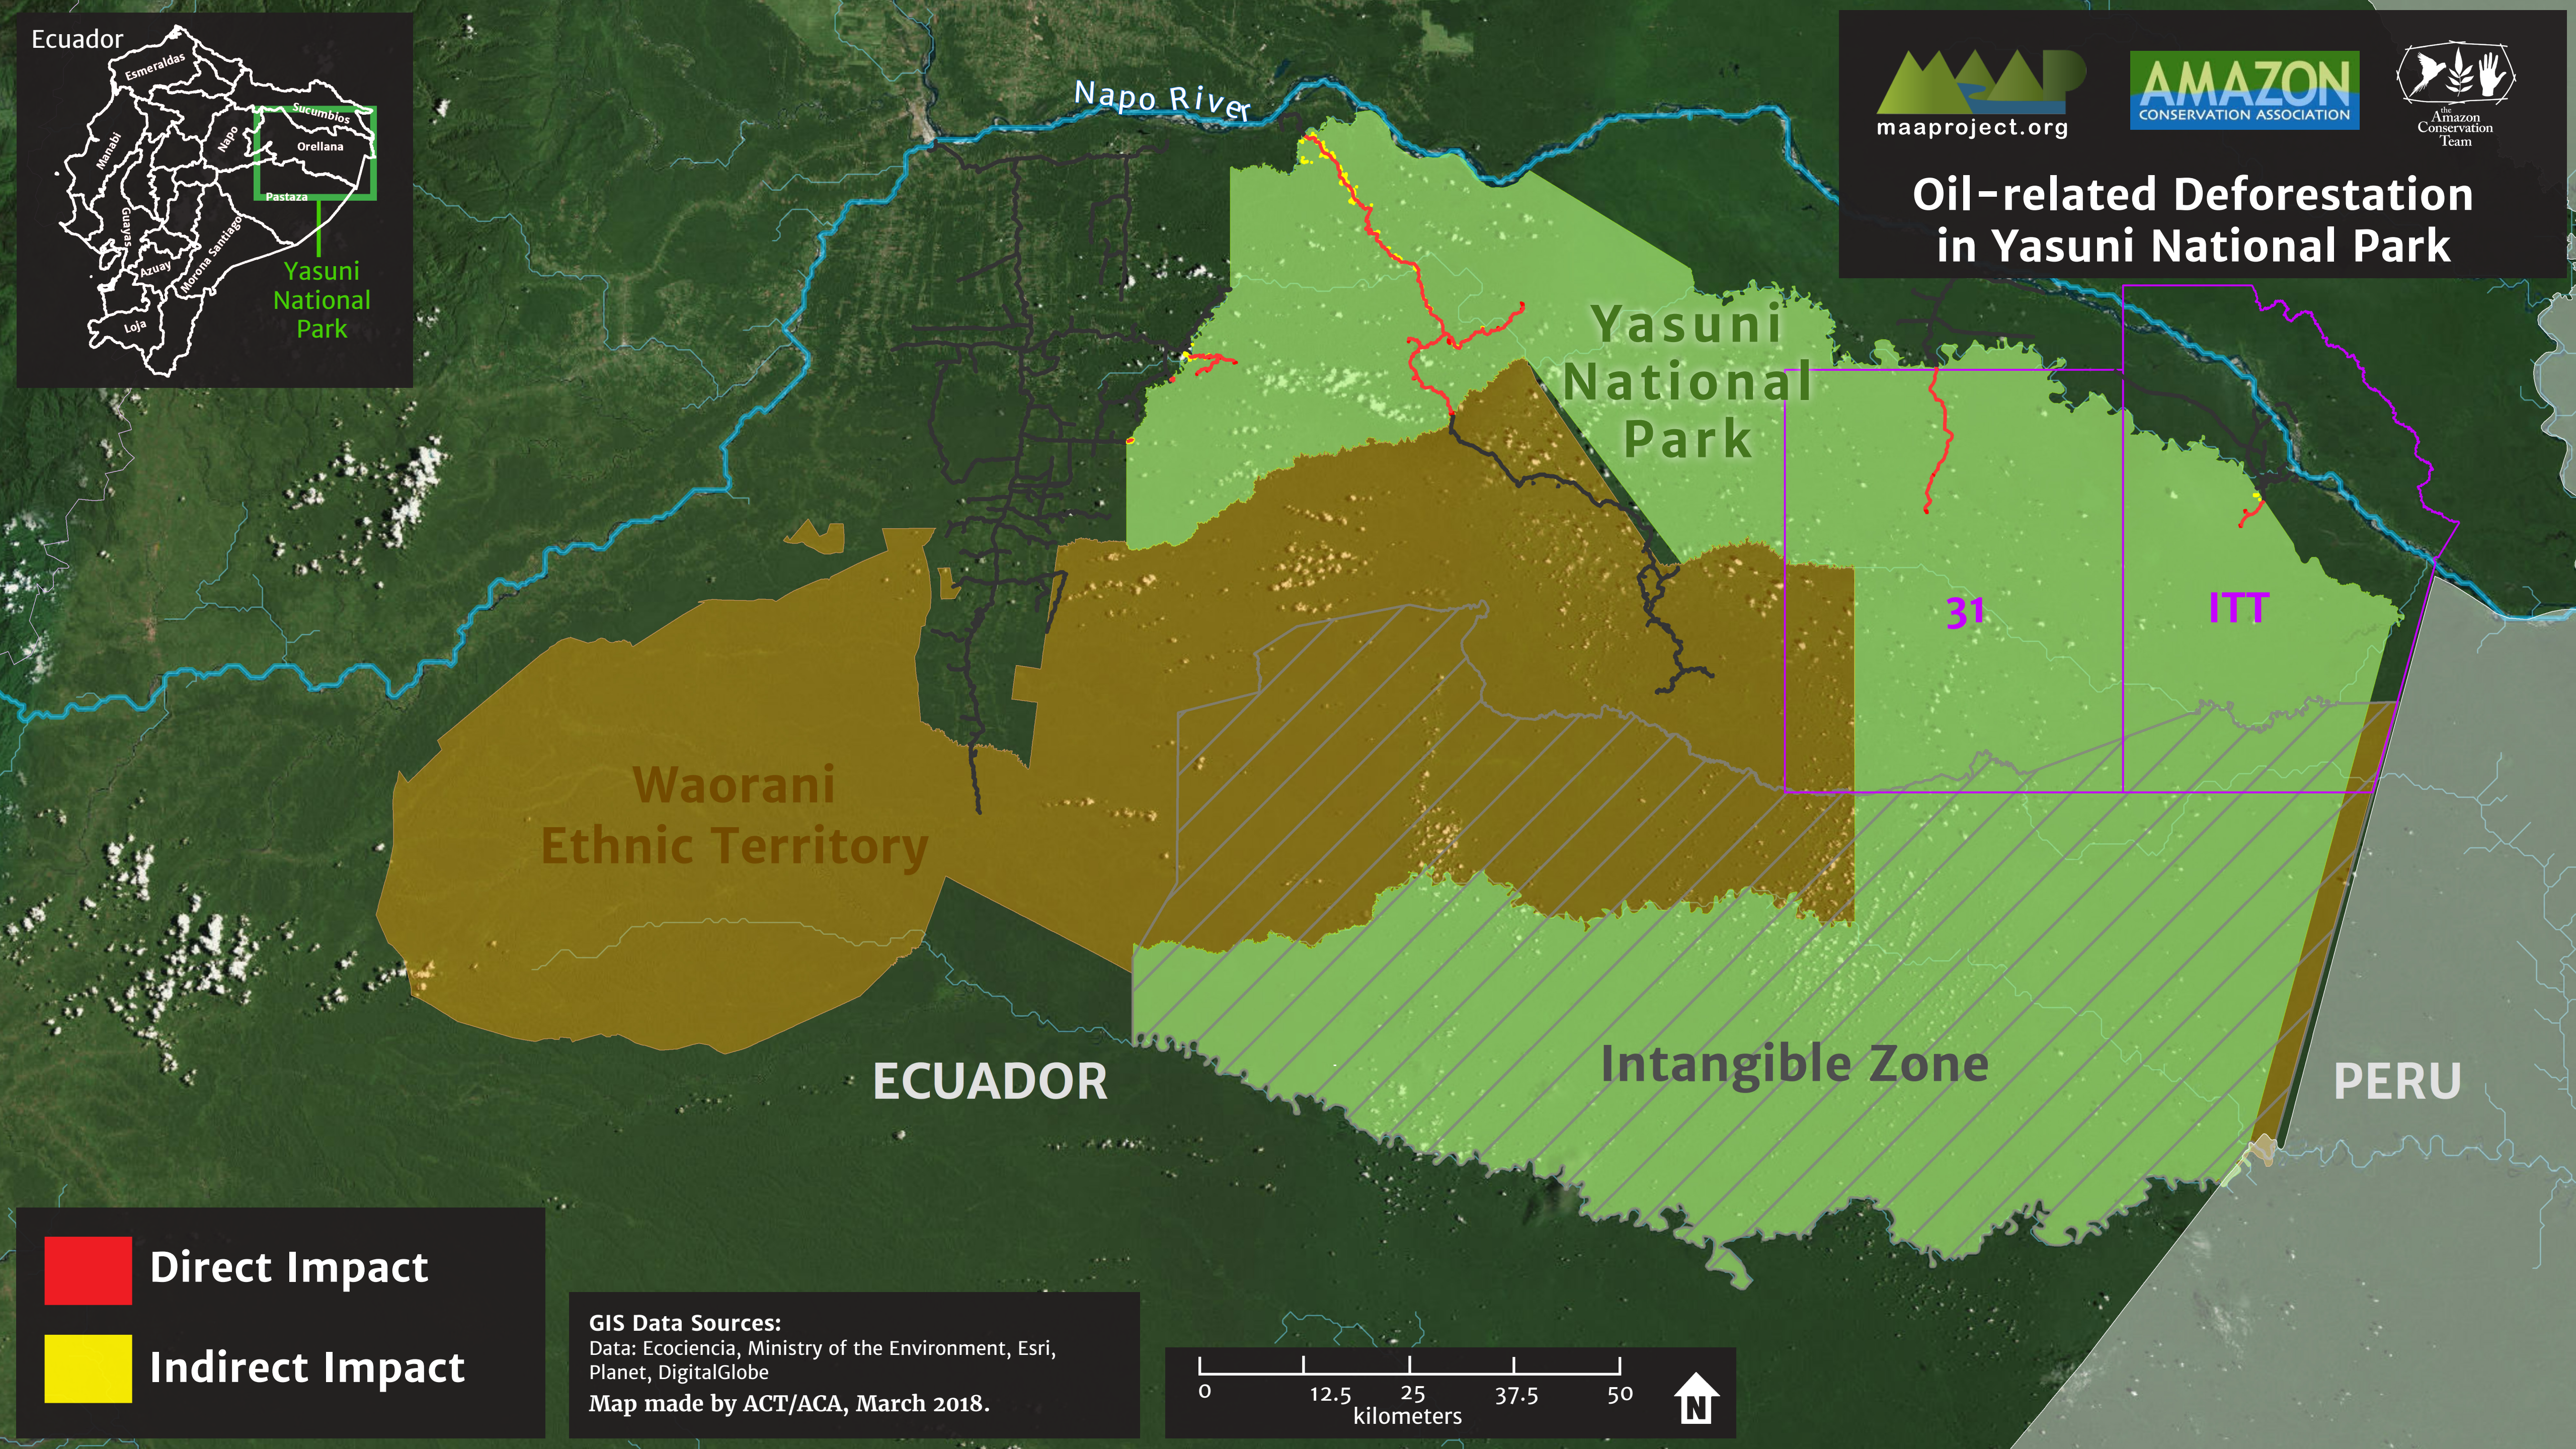

Oil-related Deforestation in Yasuni National Park

- Direct Impact
- Indirect Impact

GIS Data Sources:
Data: Ecociencia, Ministry of the Environment, Esri, Planet, DigitalGlobe
Map made by ACT/ACA, March 2018.